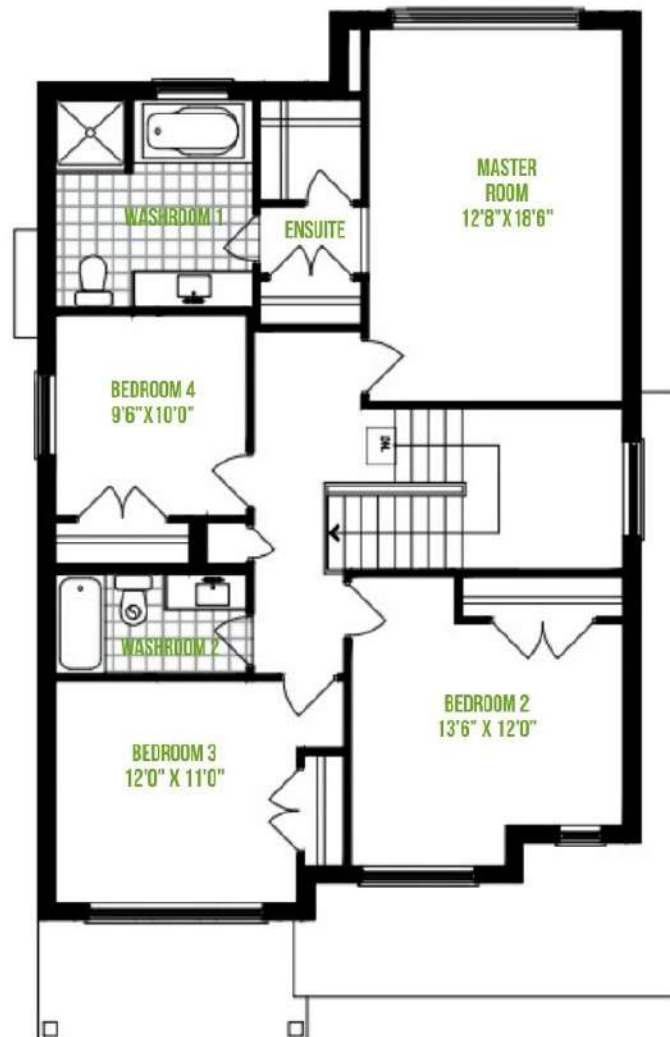

Emerald

Elevation-I

2288 SQ.FT

First floor Plan

Second floor Plan

Basement Plan