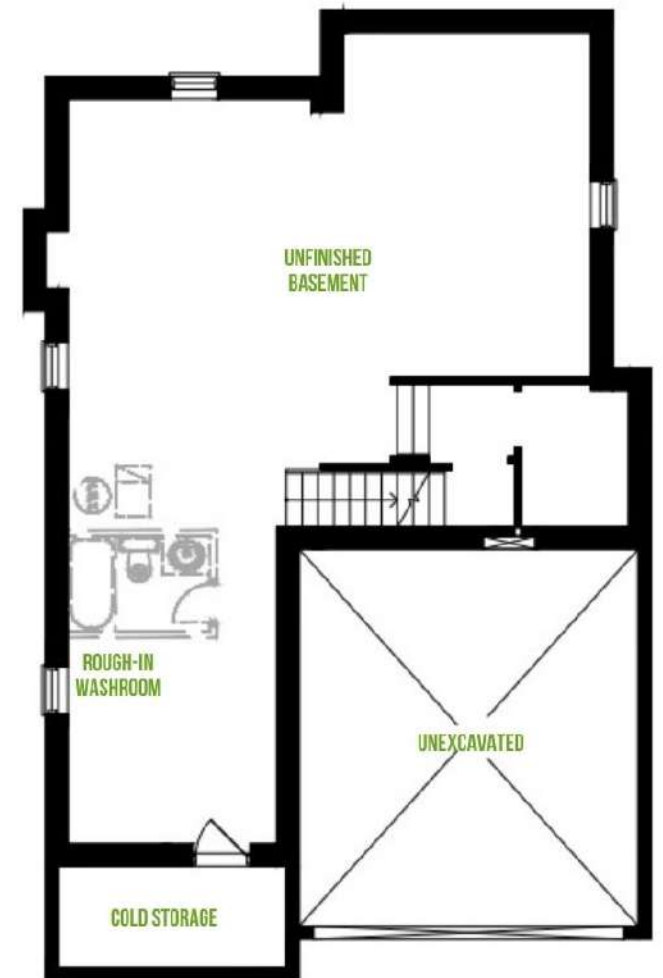

Emerald

Elevation-I

2288 SQ.FT

First floor Plan

Second floor Plan

Basement Plan