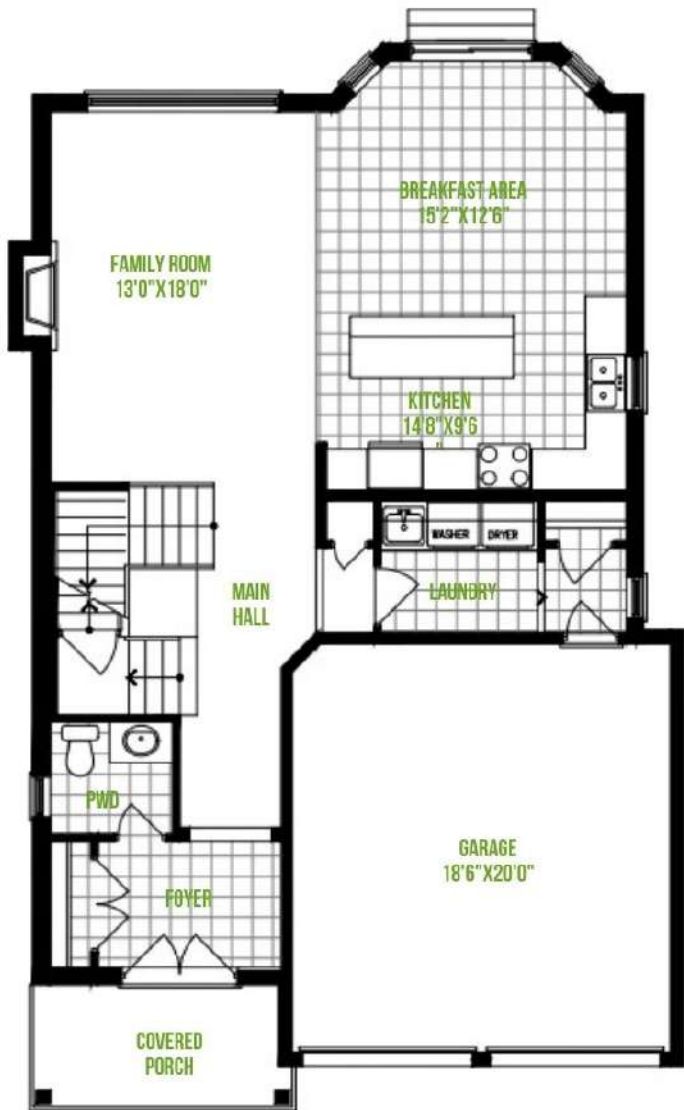

Sapphire

2360 SQ.FT

First floor Plan

Second floor Plan

Basement Plan