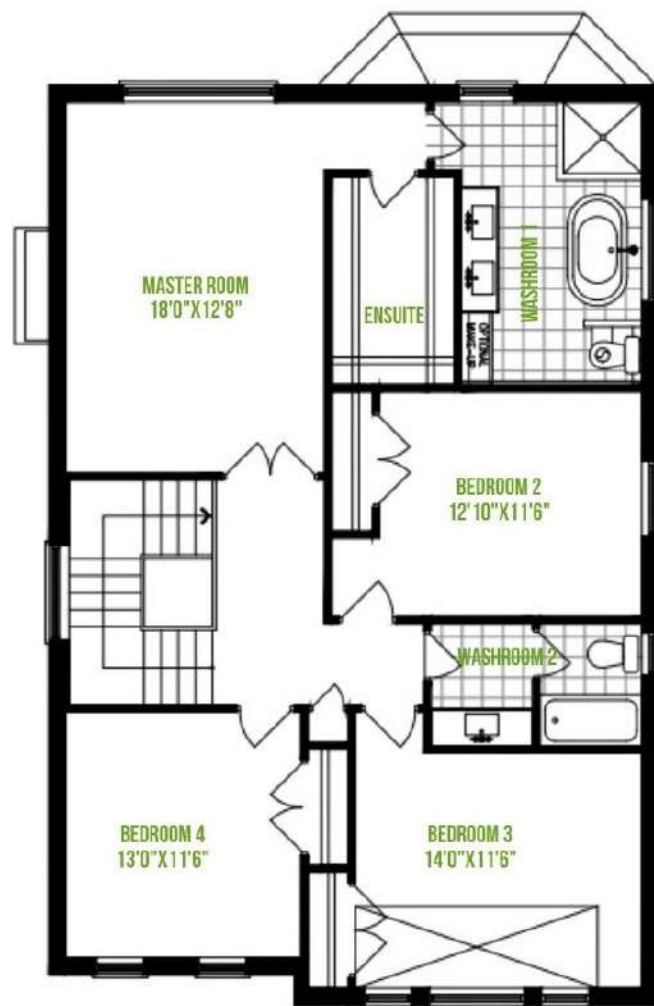

Sapphire

2360 SQ.FT

First floor Plan

Second floor Plan

Basement Plan